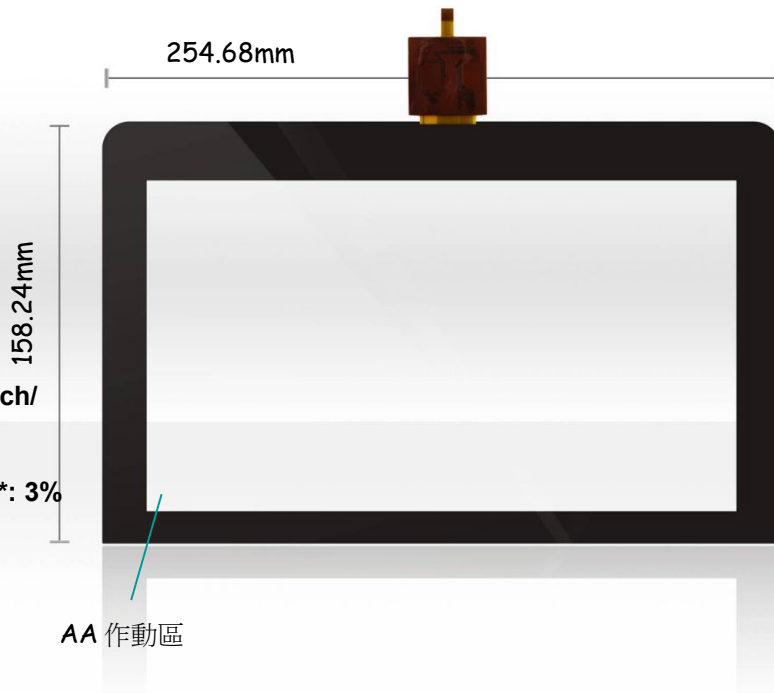

規格 :

Structure: Glass/Glass

OS: Android
or (Window 7/Linux)

Interface: I2C/USB
or (RS232)

Funtion: 2 point touch
or (Single touch+ Gesture /4 point touch/
All point touch)

Transmission rate :88% Haze: 2 % b*: 3%