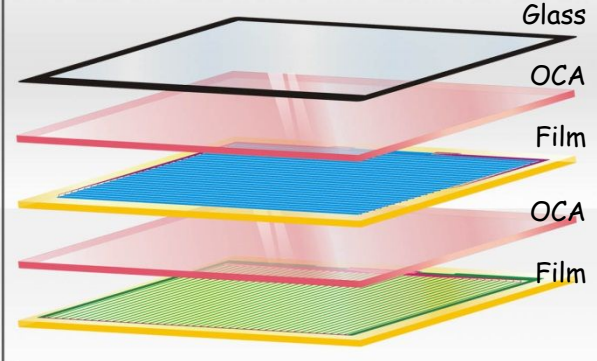

規格 :

Structure: Glass/Glass

OS: Android
or (Window 7/Linux)

Interface: I2C/USB
or (RS232)

Funtion: 2 point touch
or (Single touch+ Gesture /4 point touch/
All point touch)

Transmission rate :88% Haze: 2 % b*: 3%

OS: : Android
 or (Window 7/Linux)

Interface: I2C/USB
 or (RS232)

Funtion: 16 point touch
 or (Single touch+ Gesture /4 point touch/
 All point touch)

Transmission rate :88% Haze: 2 % b*: 2%

多點觸控之電容式觸控面板 - - - - - 黃威龍