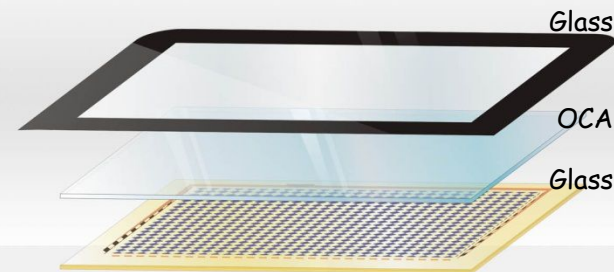

規格 :

Structure: Glass/Glass

OS: Android
or (Window 7/Linux)

Interface: I2C/USB
or (RS232)

Funtion: 2 point touch
or (Single touch+ Gesture /4 point touch/
All point touch)

Transmission rate :88% Haze: 2 % b*: 3%