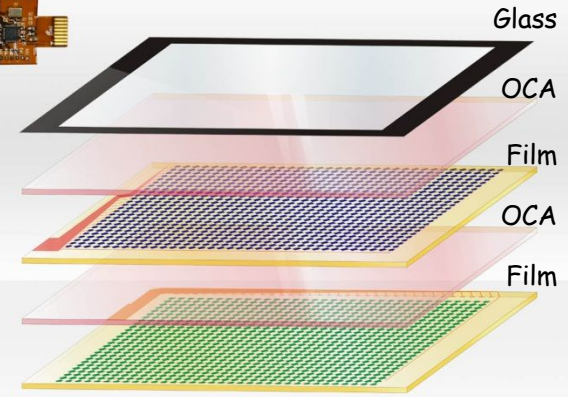

規格 :

- Structure: Glass/Film/Film**
- OS: Window 7**
- Interface:USB/I2C
or (RS232)**
- Funtion: 2 point touch
or (Single touch+ Gesture /4 point touch/
All point touch)**
- Transmission rate :88% Haze: 2 %
b*: 2%**

12.1" 投射式電容 觸控面板

品號 :121H01A1

規格 :

Structure: Glass/Film/Film

OS: Window 7

Interface: I2C/USB
or (RS232)

Funtion: 2 point touch
or (Single touch+ Gesture /4 point touch/
All point touch)

Transmission rate :88% Haze: 2 % b*: 2%