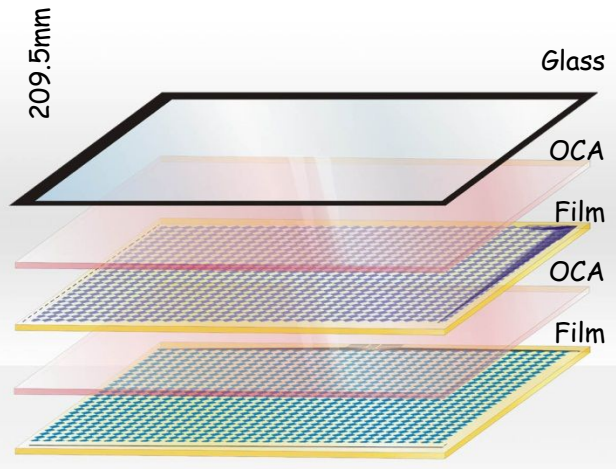

規格 :

- Structure: Glass/Film/Film**
- OS: Window 7**
- Interface:USB/I2C
or (RS232)**
- Funtion: 2 point touch
or (Single touch+ Gesture /4 point touch/
All point touch)**
- Transmission rate :88% Haze: 2 %
b*: 2%**

12.1" 投射式電容 觸控面板

品號 :121H01A1

規格 :

Structure: Glass/Film/Film

OS: Window 7

Interface: I2C/USB
or (RS232)

Funtion: 2 point touch
or (Single touch+ Gesture /4 point touch/
All point touch)

Transmission rate :88% Haze: 2 % b*: 2%

AA 作動區

13.4" 投射電容觸控面板
品號 :134H02A1

規格：

Structure: Glass/Film/Film

OS: Windows 7

Interface:USB
or (RS232/I2C)

Funtion: 2 point touch
or (Single touch+ Gesture
/4 point touch/ All point touch)

Transmission rate :88% Haze: 2 %
b*: 2%