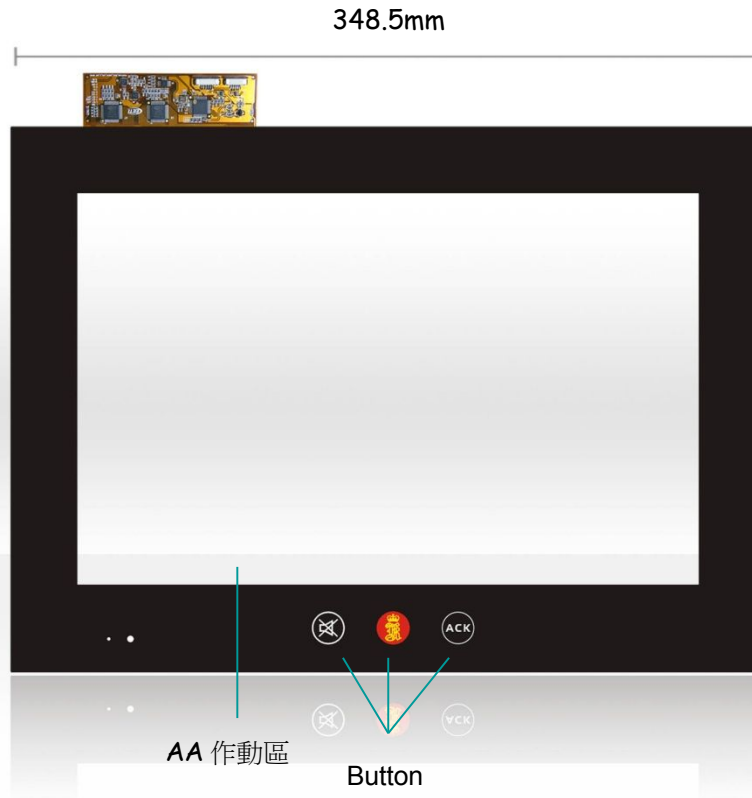

12.1" 投射式電容 觸控面板

品號 :121H01A1

規格 :

Structure: Glass/Film/Film

OS: Window 7

Interface: I2C/USB
or (RS232)

Funtion: 2 point touch
or (Single touch+ Gesture /4 point touch/
All point touch)

Transmission rate :88% Haze: 2 % b*: 2%

AA 作動區

13.4" 投射電容觸控面板
品號 :134H02A1

規格：

Structure: Glass/Film/Film

OS: Windows 7

Interface:USB
or (RS232/I2C)

Funtion: 2 point touch
or (Single touch+ Gesture
/4 point touch/ All point touch)

Transmission rate :88% Haze: 2 %
b*: 2%