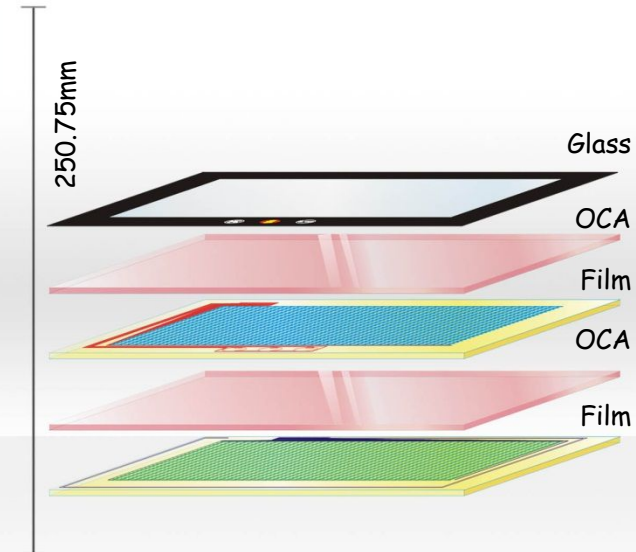

12.1" 投射式電容 觸控面板

品號 :121H01A1

規格 :

Structure: Glass/Film/Film

OS: Window 7

Interface: I2C/USB
or (RS232)

Funtion: 2 point touch
or (Single touch+ Gesture /4 point touch/
All point touch)

Transmission rate :88% Haze: 2 % b*: 2%

AA 作動區

13.4" 投射電容觸控面板
品號 :134H02A1

規格：

Structure: Glass/Film/Film

OS: Windows 7

Interface:USB
or (RS232/I2C)

Funtion: 2 point touch
or (Single touch+ Gesture
/4 point touch/ All point touch)

Transmission rate :88% Haze: 2 %
b*: 2%