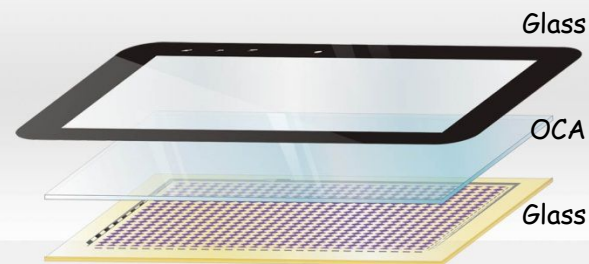

規格 :

Structure: Glass/Glass

OS: Android

**Interface: I2C/USB
 or (RS232)**

**Funtion: 2 point touch
 or (Single touch+ Gesture /4 point touch/
 All point touch)**

Transmission rate :88% Haze: 2 % b*: 3%

多點觸控之電容式觸控面板 - - - - - 黃威龍