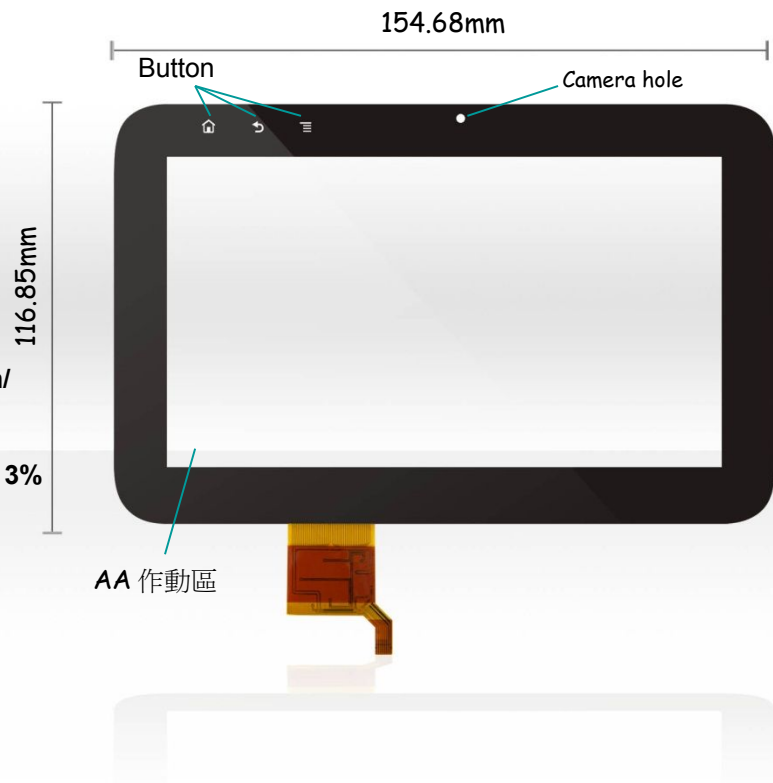

規格 :

Structure: Glass/Glass

OS: Android

**Interface: I2C/USB
 or (RS232)**

**Funtion: 2 point touch
 or (Single touch+ Gesture /4 point touch/
 All point touch)**

Transmission rate :88% Haze: 2 % b*: 3%

多點觸控之電容式觸控面板 - - - - - 黃威龍