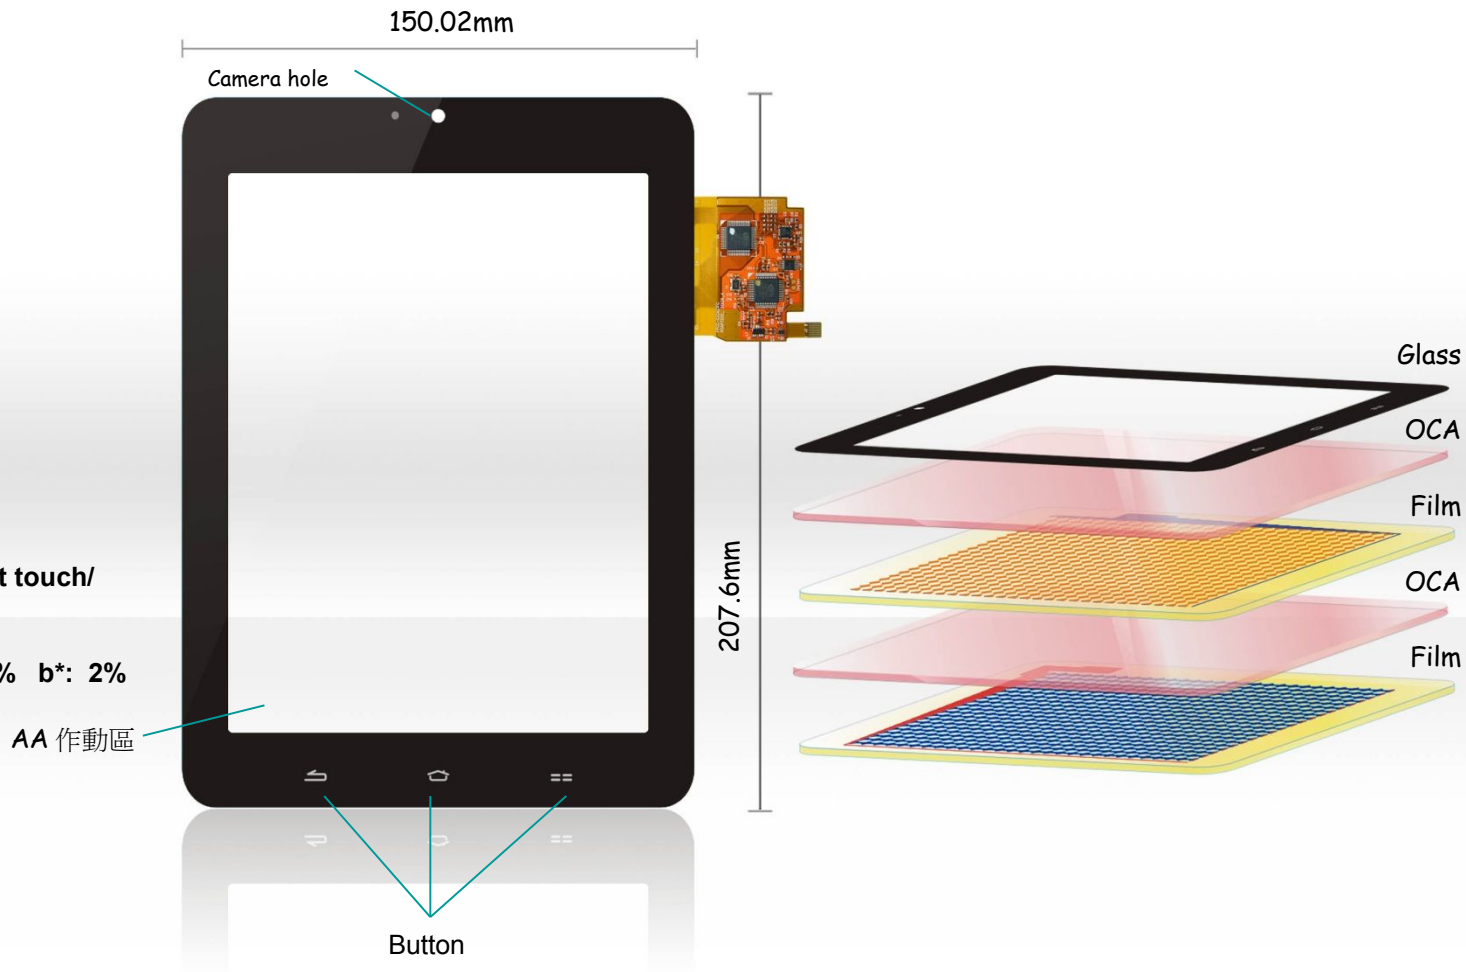

規格 :

Structure: Glass/Film/Film

OS: Android
or (Window 7/Linux)

Interface: I2C/USB
or (RS232)

Function: 2 point touch
or (Single touch+ Gesture /
4 point touch/ All point touch)

Transmission rate :88% Haze: 2 %
b*: 2%

Interface: I2C/USB
or (RS232)

Funtion: 2 point touch
or (Single touch+ Gesture /4 point touch/
All point touch)

Transmission rate :88% Haze: 2 % b*: 2%

多點觸控之電容式觸控面板 黃威龍

weilong@mildex.com.tw (07)624-3769ext:2853