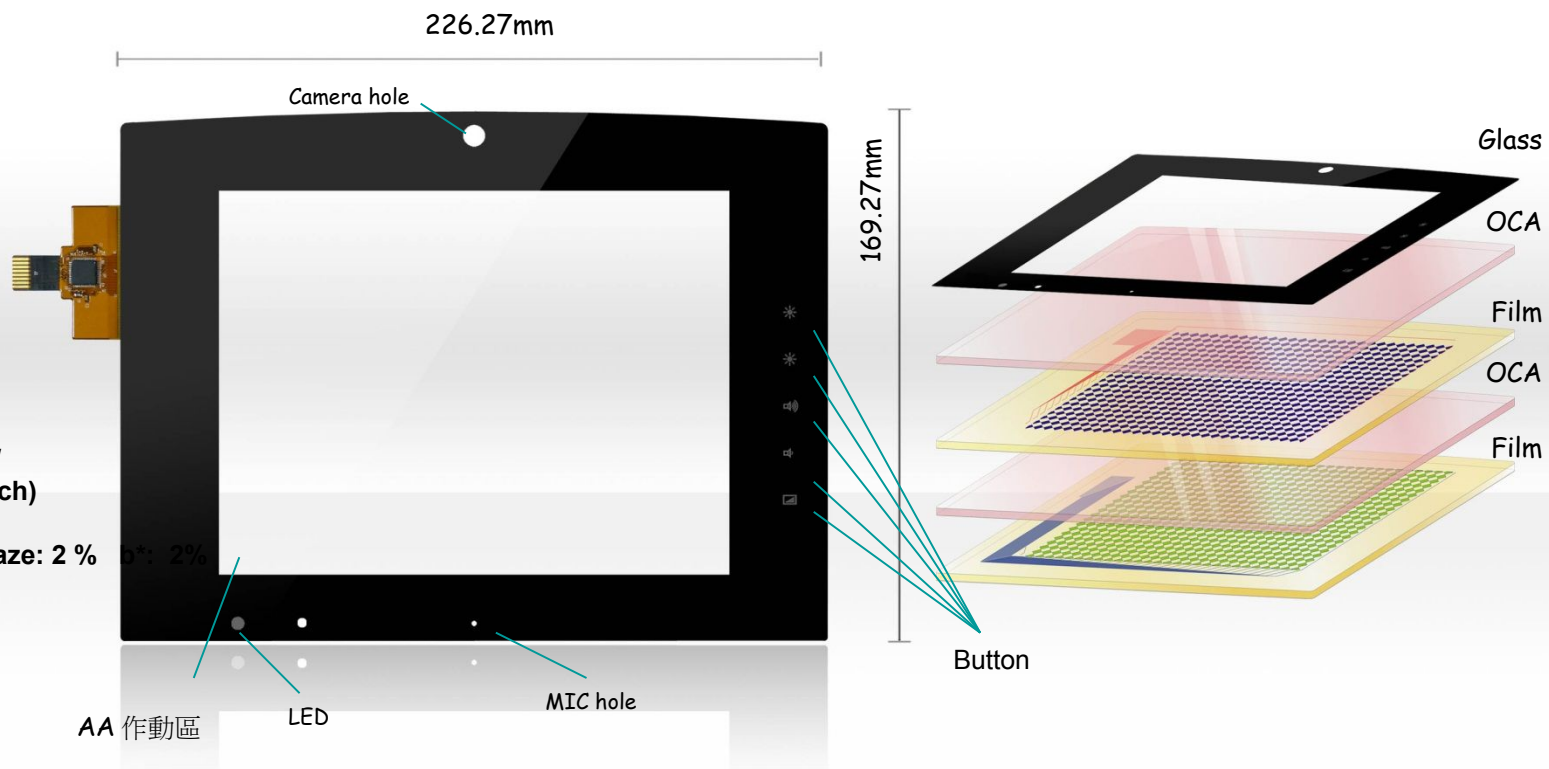

規格 :

Structure: Glass/Film/Film

OS: Android
or (Window 7/Linux)

Interface: I2C/USB
or (RS232)

Function: 2 point touch
or (Single touch+ Gesture /
4 point touch/ All point touch)

Transmission rate :88% Haze: 2 %
b*: 2%

Interface: I2C/USB
or (RS232)

Funtion: 2 point touch
or (Single touch+ Gesture /4 point touch/
All point touch)

Transmission rate :88% Haze: 2 % b*: 2%

多點觸控之電容式觸控面板 黃威龍

weilong@mildex.com.tw (07)624-3769ext:2853